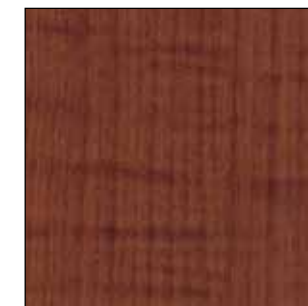

A - Sunset Cherry

I - Wild Cherry

I - Harmony White

A - Violin Figured Annigre*

I - Violin Figured Annigre*

I - Pebble Grey*

A - Crossfire Java*

I - Integra® Colors
A - Artizan® Colors